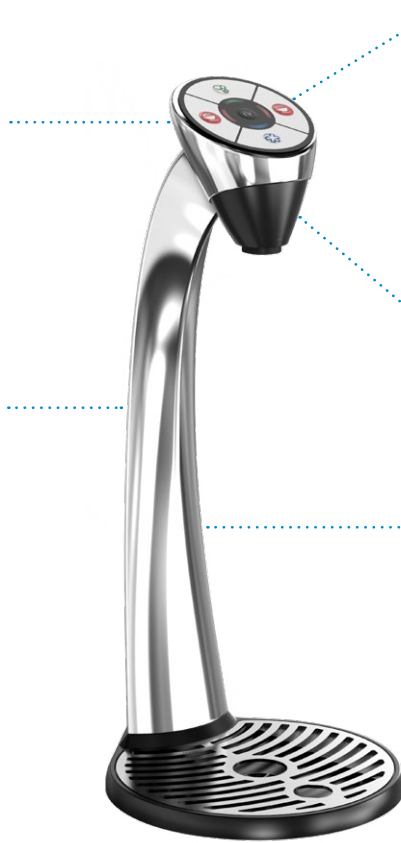

ViTap Features

Great tasting chilled still, boiling or sparkling water at the push of a button

Hot water safety features for ease of use and peace of mind

60L per hour cooling capacity so you never run out of cool, filtered water